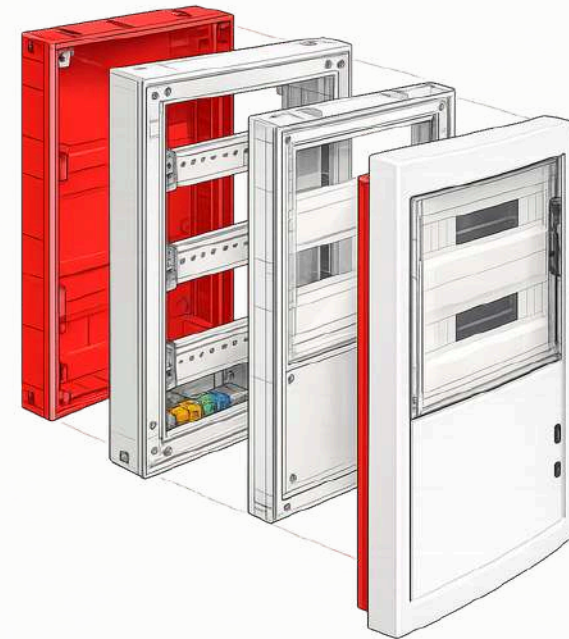

Enclosures

Flush Mounted Metallic Enclosure

White and Smoked Transparent

Product Description

Qehribar Flush Mounted Metallic Enclosures are recessed modular sheet-steel enclosures developed for indoor low-voltage distribution and auxiliary control assemblies. Manufactured from powder-coated metal sheet and configured to the DIN 40 mm modular standard, the range is available in 2x18, 3x18, and 4x18 module versions for built-in wall installation. The series is specified with IP40 protection, up to IK10 impact resistance, and white or smoked transparent front-cover options, making it suitable for modular device assemblies requiring a mechanically robust recessed metallic housing.

Application / Use

Designed for flush-mounted final distribution boards and modular control-device enclosures in protected indoor environments, including residential and commercial sub-distribution points and indoor industrial auxiliary distribution locations based on DIN modular components.

Features

- Flush-mounted metallic enclosure
- Powder-coated sheet-steel construction
- DIN 40 mm modular standard
- 2x18 / 3x18 / 4x18 module options
- White or smoked transparent cover options
- Snap-on cover design
- IP40 protection
- Up to IK10 impact resistance

Available Range

| Product | Flush Mounted |
|-------------------------|----------------|
| Material | ABS |
| IP Rating | IP 40 |
| IK Rating | Up to IK 10 |
| Installation | Flush Mounted |
| Operational Temperature | -25°C to +60°C |
| Cover Option | Transparent |