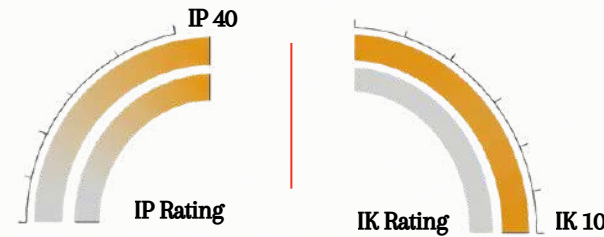

Enclosures

Flush Mounted Metallic Enclosure

White and Smoked Transparent

Product Description

Qehribar Flush Mounted Metallic Enclosures are recessed modular sheet-steel enclosures developed for indoor low-voltage distribution and auxiliary control assemblies. Manufactured from powder-coated metal sheet and configured to the DIN 40 mm modular standard, the range is available in 2x18, 3x18, and 4x18 module versions for built-in wall installation. The series is specified with IP40 protection, up to IK10 impact resistance, and white or smoked transparent front-cover options, making it suitable for modular device assemblies requiring a mechanically robust recessed metallic housing.

Features

- Flush-mounted metallic enclosure
- Powder-coated sheet-steel construction
- DIN 40 mm modular standard
- 2x18 / 3x18 / 4x18 module options
- White or smoked transparent cover options
- Snap-on cover design
- IP40 protection
- Up to IK10 impact resistance

Available Range

| Product | Flush Mounted |
|-------------------------|----------------|
| Material | ABS |
| IP Rating | IP 40 |
| IK Rating | Up to IK 10 |
| Installation | Flush Mounted |
| Operational Temperature | -25°C to +60°C |
| Cover Option | Transparent |