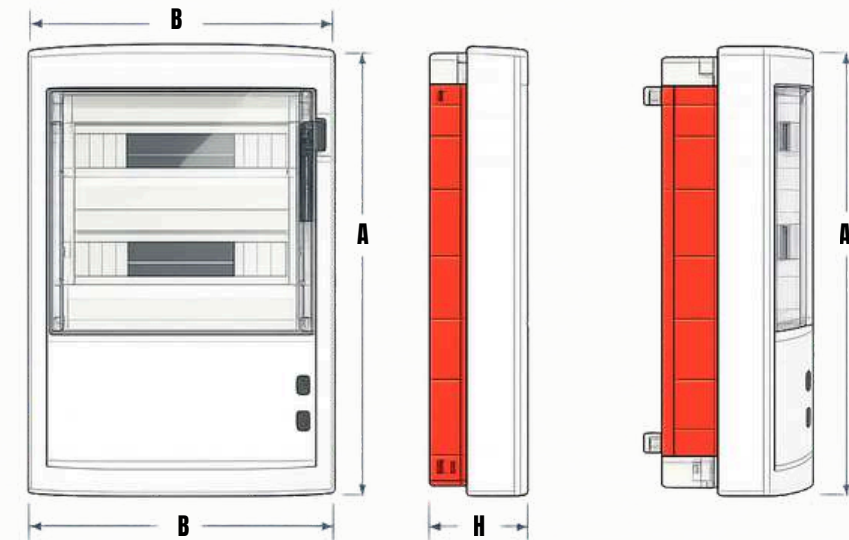

Available Range

Product	Flush Mounted
Material	ABS
IP Rating	IP 40
IK Rating	Up to IK 10
Installation	Flush Mounted
Operational Temperature	-25°C to +60°C
Cover Option	Transparent