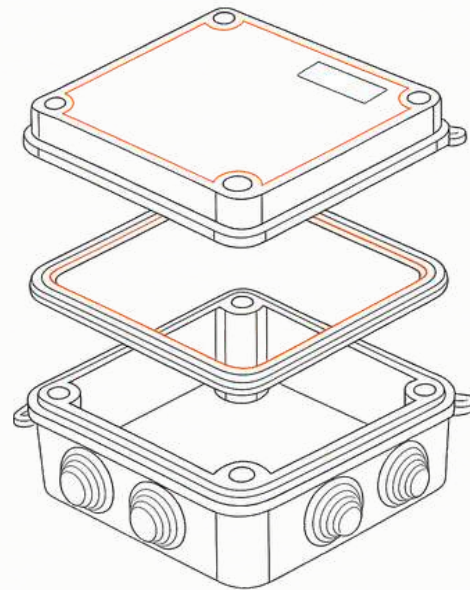

# JUNCTION BOX

### Product Description

The Qehribar Surface Mounted ABS Junction Box with opaque cover and grommet cable entry is engineered for reliable enclosure of electrical and electronic connections in professional LV and ELV installations. Its ABS construction combines low weight, insulation performance, and mechanical durability, while the screw-fixed opaque cover and grommet-based cable entry support secure enclosure protection and practical installation. Available in model-dependent IP44, IP54, and IP65 versions, the range offers impact resistance up to IK10 and dependable service in operating temperatures from -25°C to +60°C.