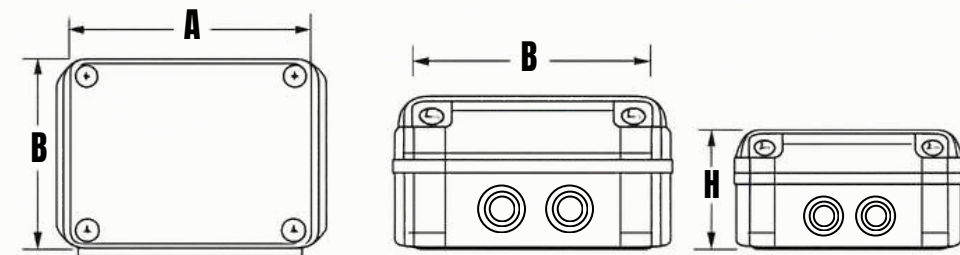

Available Range

Product	Surface Mounted ABS
Material	ABS
IP Rating	IP 44 / IP 54 / IP 65
IK Rating	Up to IK 10
Cable Entry	Grommet
Installation	Surface Mounted
Operational Temperature	-25°C to +60°C
Cover Type	Opaque
Cover Fixing	Screw