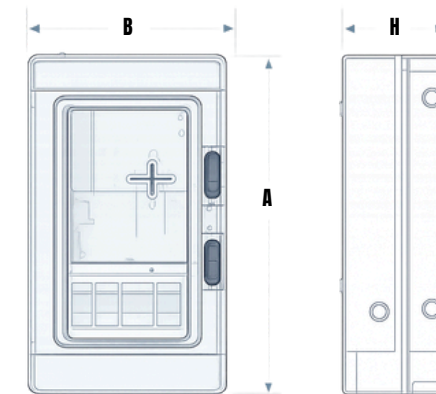

Available Range

Product	Wall Mounted
Material	ABS / PC / Metal
IP Rating	IP 65
IK Rating	Up to IK 10
Installation	Wall Mounted / Stand Alone
Operational Temperature	-25°C to +60°C
Cover Option	Blank and Transparent